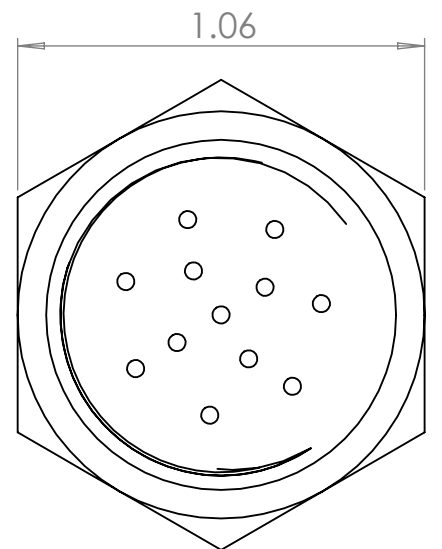

4

3

2

1

B

B

Atmosphere

Vacuum

12 QTY 22 AWG TEFLON INSULATED LEADS (STRANDED)

304 SS 3/4" MALE NPT

NOTES:

- 1. Operating Temperatures: -20C to 60C
- 2. Vacuum Leak Rating: 10^{-9} ATM-CC/Sec

UNLESS OTHERWISE SPECIFIED:		NAME	DATE
DIMENSIONS ARE IN INCHES		DRAWN	A.M
TOLERANCES:		CHECKED	
FRACTIONAL ±		ENG APPR.	
ANGULAR: MACH ± BEND ±		MFG APPR.	
TWO PLACE DECIMAL ±		Q.A.	
THREE PLACE DECIMAL ±		COMMENTS:	
INTERPRET GEOMETRIC TOLERANCING PER:		THIS DRAWING IS FOR REFERENCE ONLY.	
MATERIAL	SEE DWG	FINAL PRODUCT MAY DIFFER.	
FINISH	SEE DWG		
DO NOT SCALE DRAWING			

TITLE:		
12 WIRE NPT FEEDTHROUGH		
SIZE	DWG. NO.	REV
B	BCE10792	-
SCALE: NTS	WEIGHT: N/A	SHEET 1 OF 1

4

3

2

1

A

A